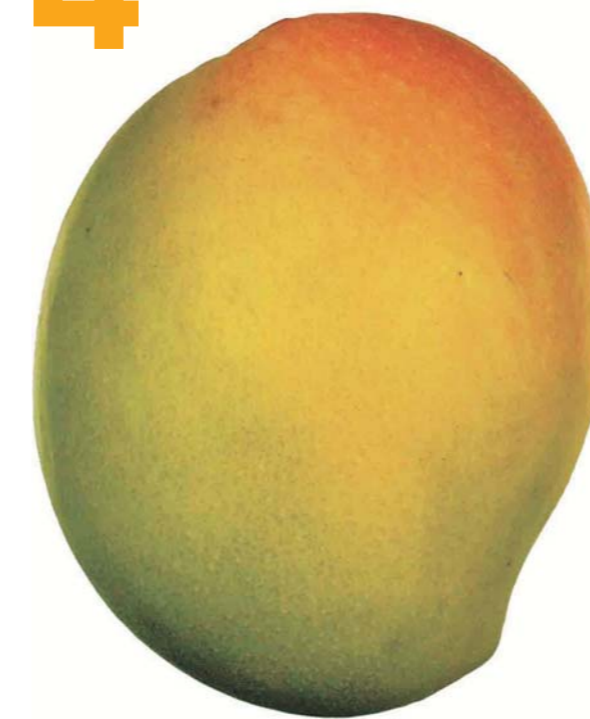

MANGO skin colour guide

1

0 - 10% yellow

2

10 - 30% yellow

3

30 - 50% yellow

4

50 - 70% yellow

5

70 - 90% yellow

6

90 - 100% yellow

111005/2602 Artwork by Top At Art

Photos by Peter Hofman