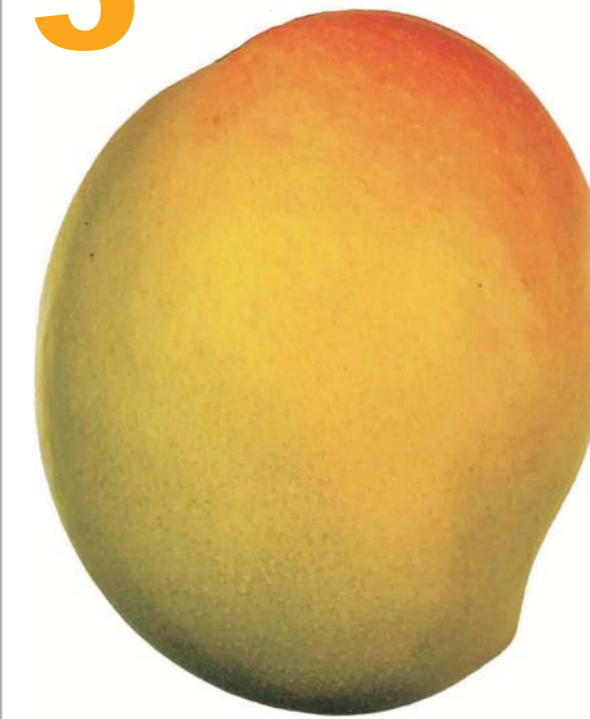

MANGO skin colour guide

1

0 - 10% yellow

2

10 - 30% yellow

3

30 - 50% yellow

4

50 - 70% yellow

5

70 - 90% yellow

6

90 - 100% yellow

111005/2602 Artwork by Top At Art

Photos by Peter Hofman