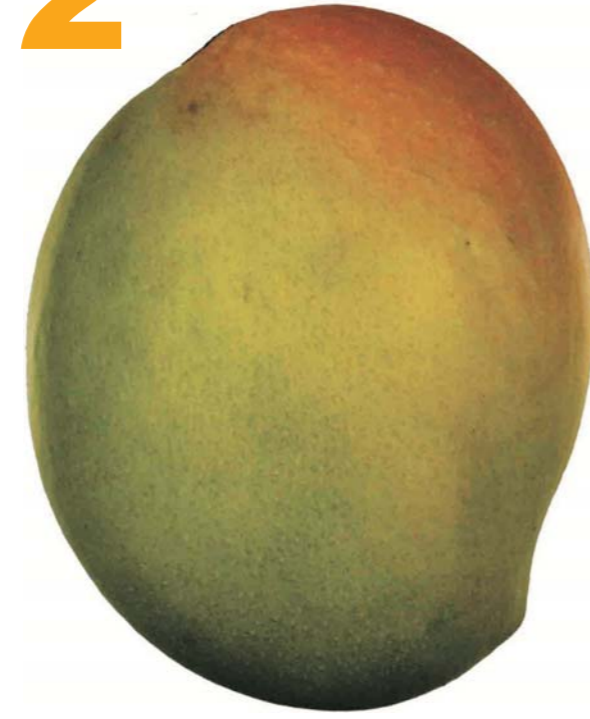

MANGO skin colour guide

1

0 - 10% yellow

2

10 - 30% yellow

3

30 - 50% yellow

4

50 - 70% yellow

5

70 - 90% yellow

6

90 - 100% yellow

111005/2602 Artwork by Top At Art

Photos by Peter Hofman