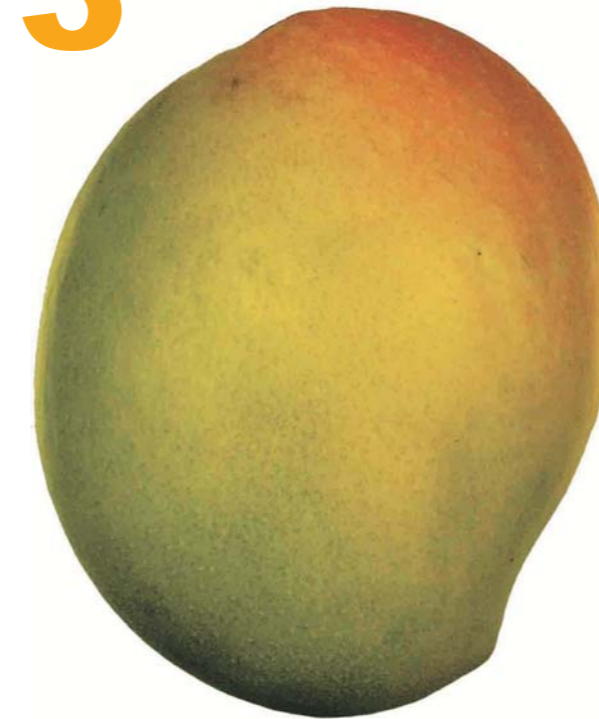

MANGO skin colour guide

1

0 - 10% yellow

2

10 - 30% yellow

3

30 - 50% yellow

4

50 - 70% yellow

5

70 - 90% yellow

6

90 - 100% yellow

111005/2602 Artwork by Top At Art

Photos by Peter Hofman